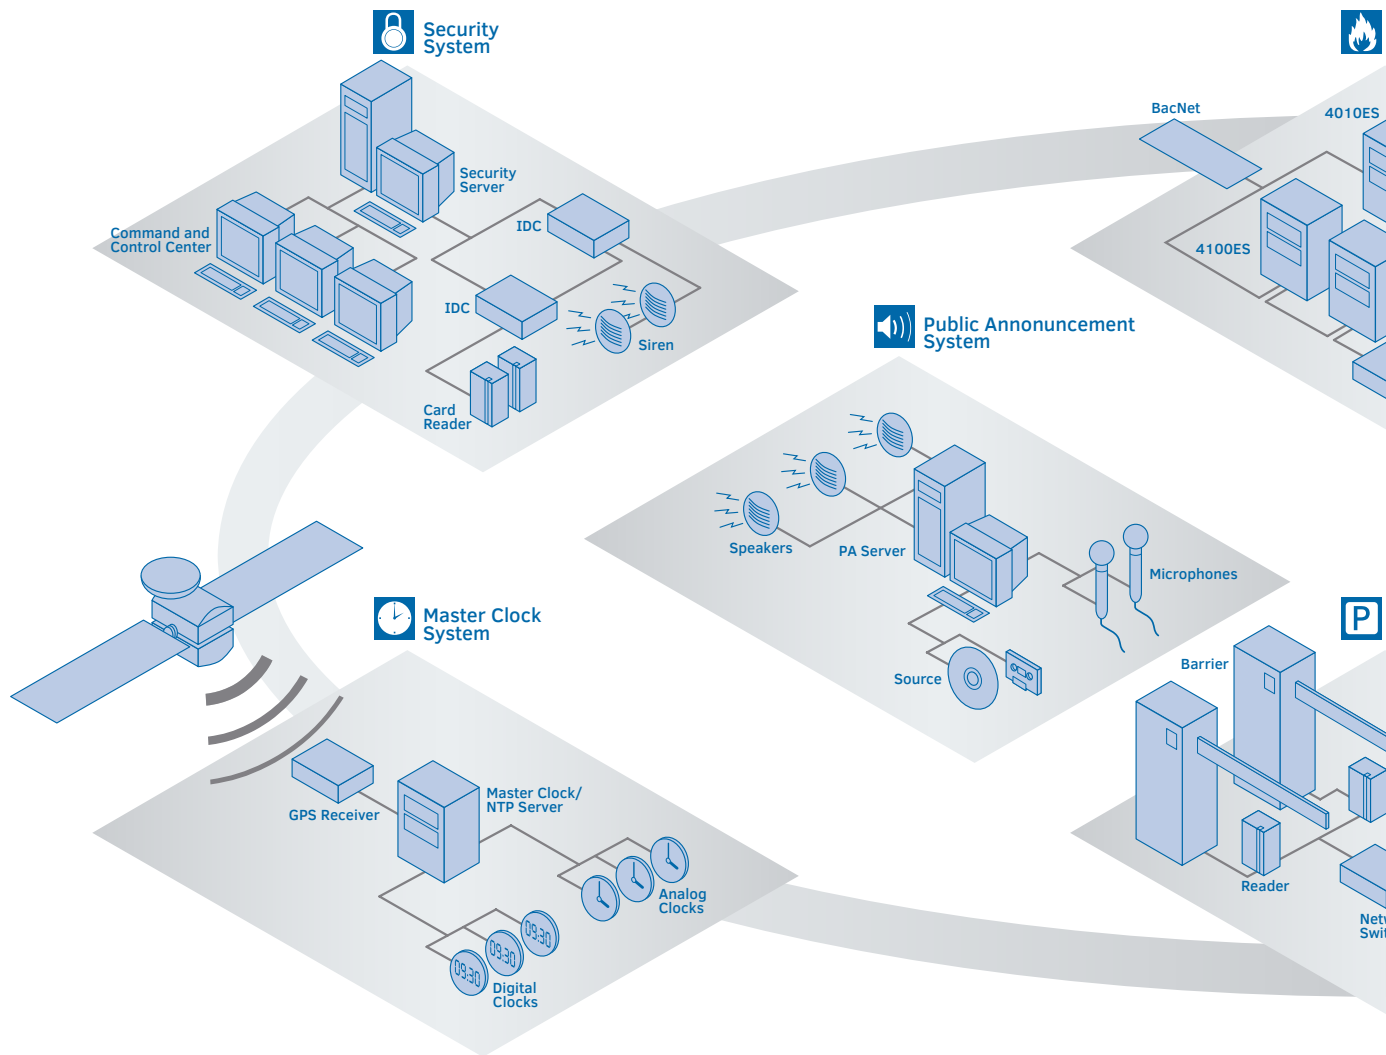

Enterprise Systems Integration

TITAN brings 3 decades of systems integration experience, serving some of the largest public organizations in the region. TITAN team provides an end-to-end systems integration offering, marrying both security and operational applications, infrastructure and diverse nodes across our clients' networks – sensors, smart cards, security cameras, mobile devices-to produce

data-based insights that drive sound business decisions and improve performance.

TITAN integrates all systems with emerging technologies, to leverage the advantages offered by new technologies while managing overall system risk. TITAN Team works to thoroughly understand our clients' goals, technologies, processes and data requirements before architecting a comprehensive,

integrated solution to meet multiple stakeholder objectives.

TITAN's broad teams tackle both open and proprietary systems, supporting IT infrastructure and data management to deliver an end-to-end solution. And

TITAN works with a broad range of industry-leading partners to deliver technology solutions that provide the best solution for our clients.